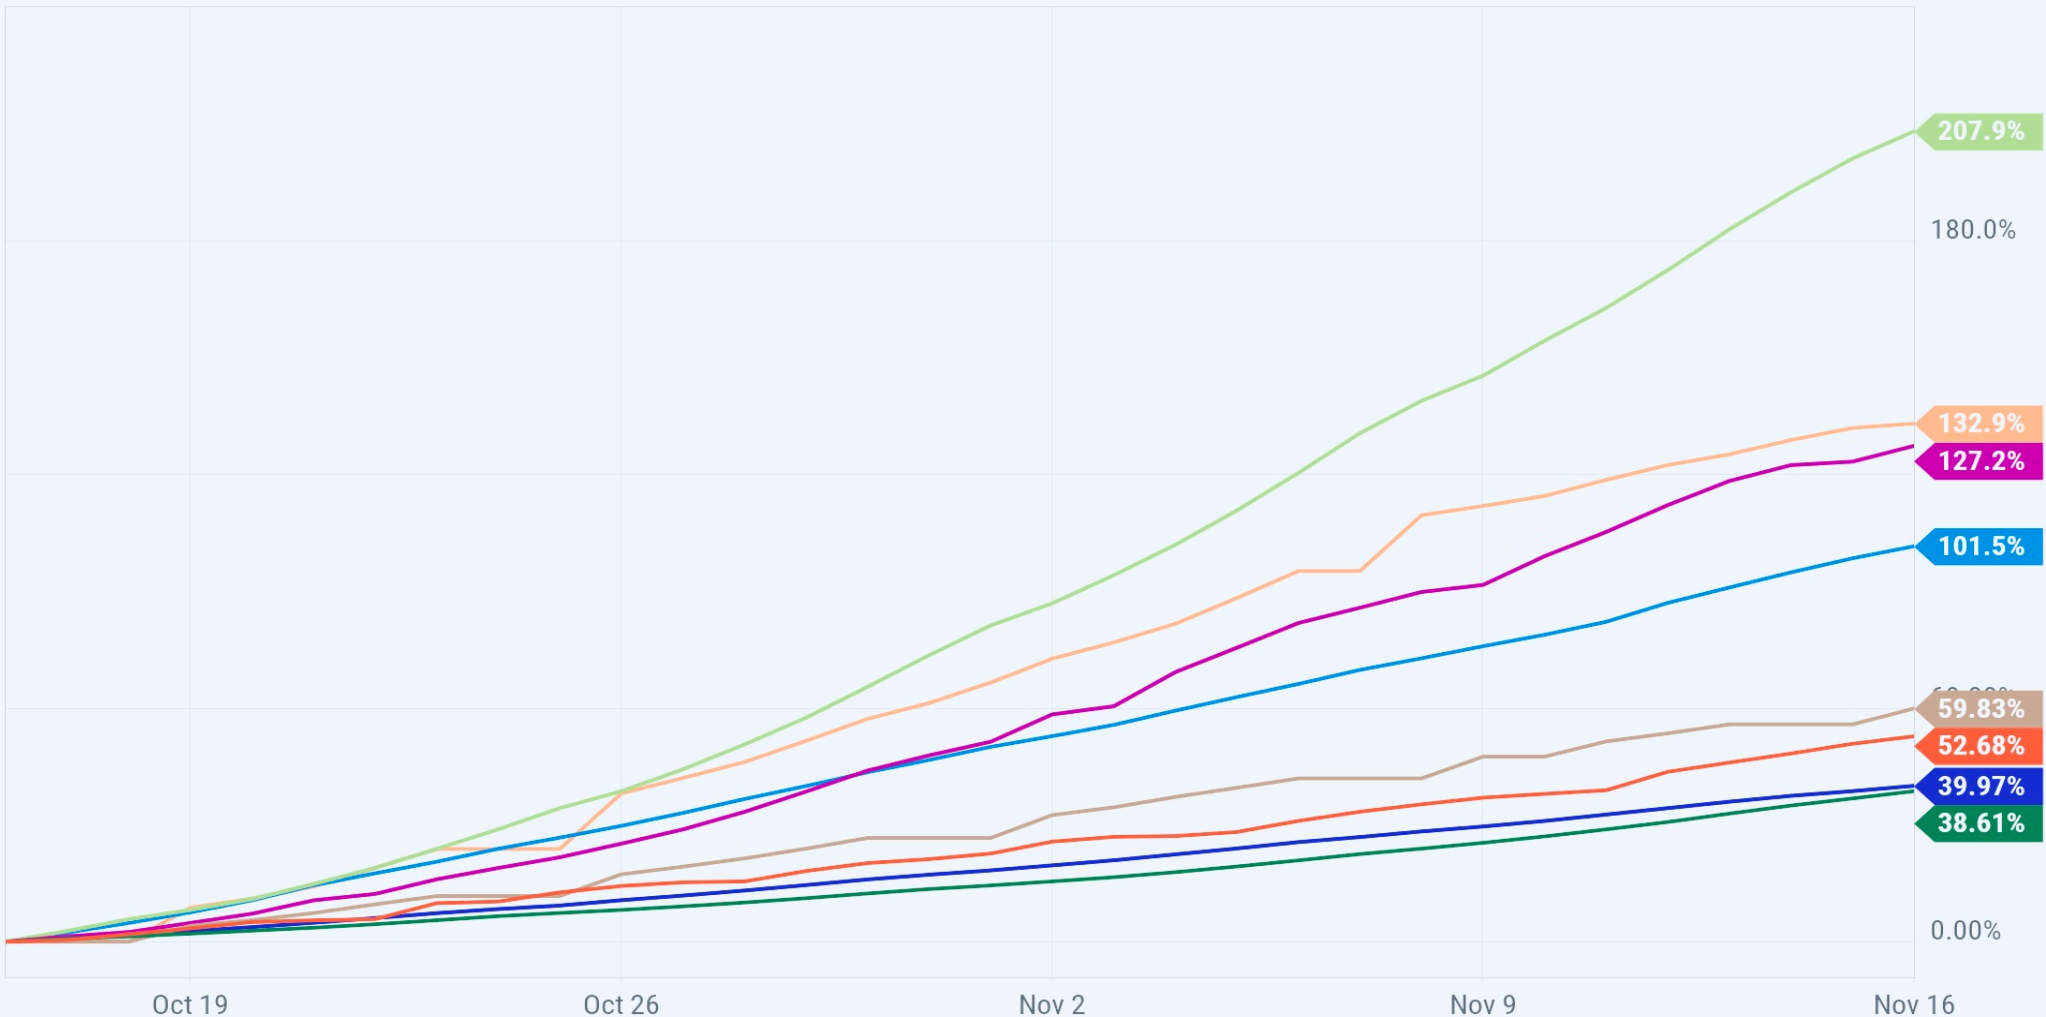

World Coronavirus Cases

France Coronavirus Cases

UK Coronavirus Cases

Italy Coronavirus Cases

Germany Coronavirus Cases

Spain Coronavirus Cases

US Coronavirus Cases

Puerto Rico Coronavirus Cases

COVID-19 Worldwide Case Growth Rate as of 11/16/20

Source: Johns Hopkins & WHO

- World Coronavirus Cases % Change
- France Coronavirus Cases % Change
- UK Coronavirus Cases % Change
- Italy Coronavirus Cases % Change
- Germany Coronavirus Cases % Change
- Spain Coronavirus Cases % Change
- US Coronavirus Cases % Change
- Puerto Rico Coronavirus Cases % Change